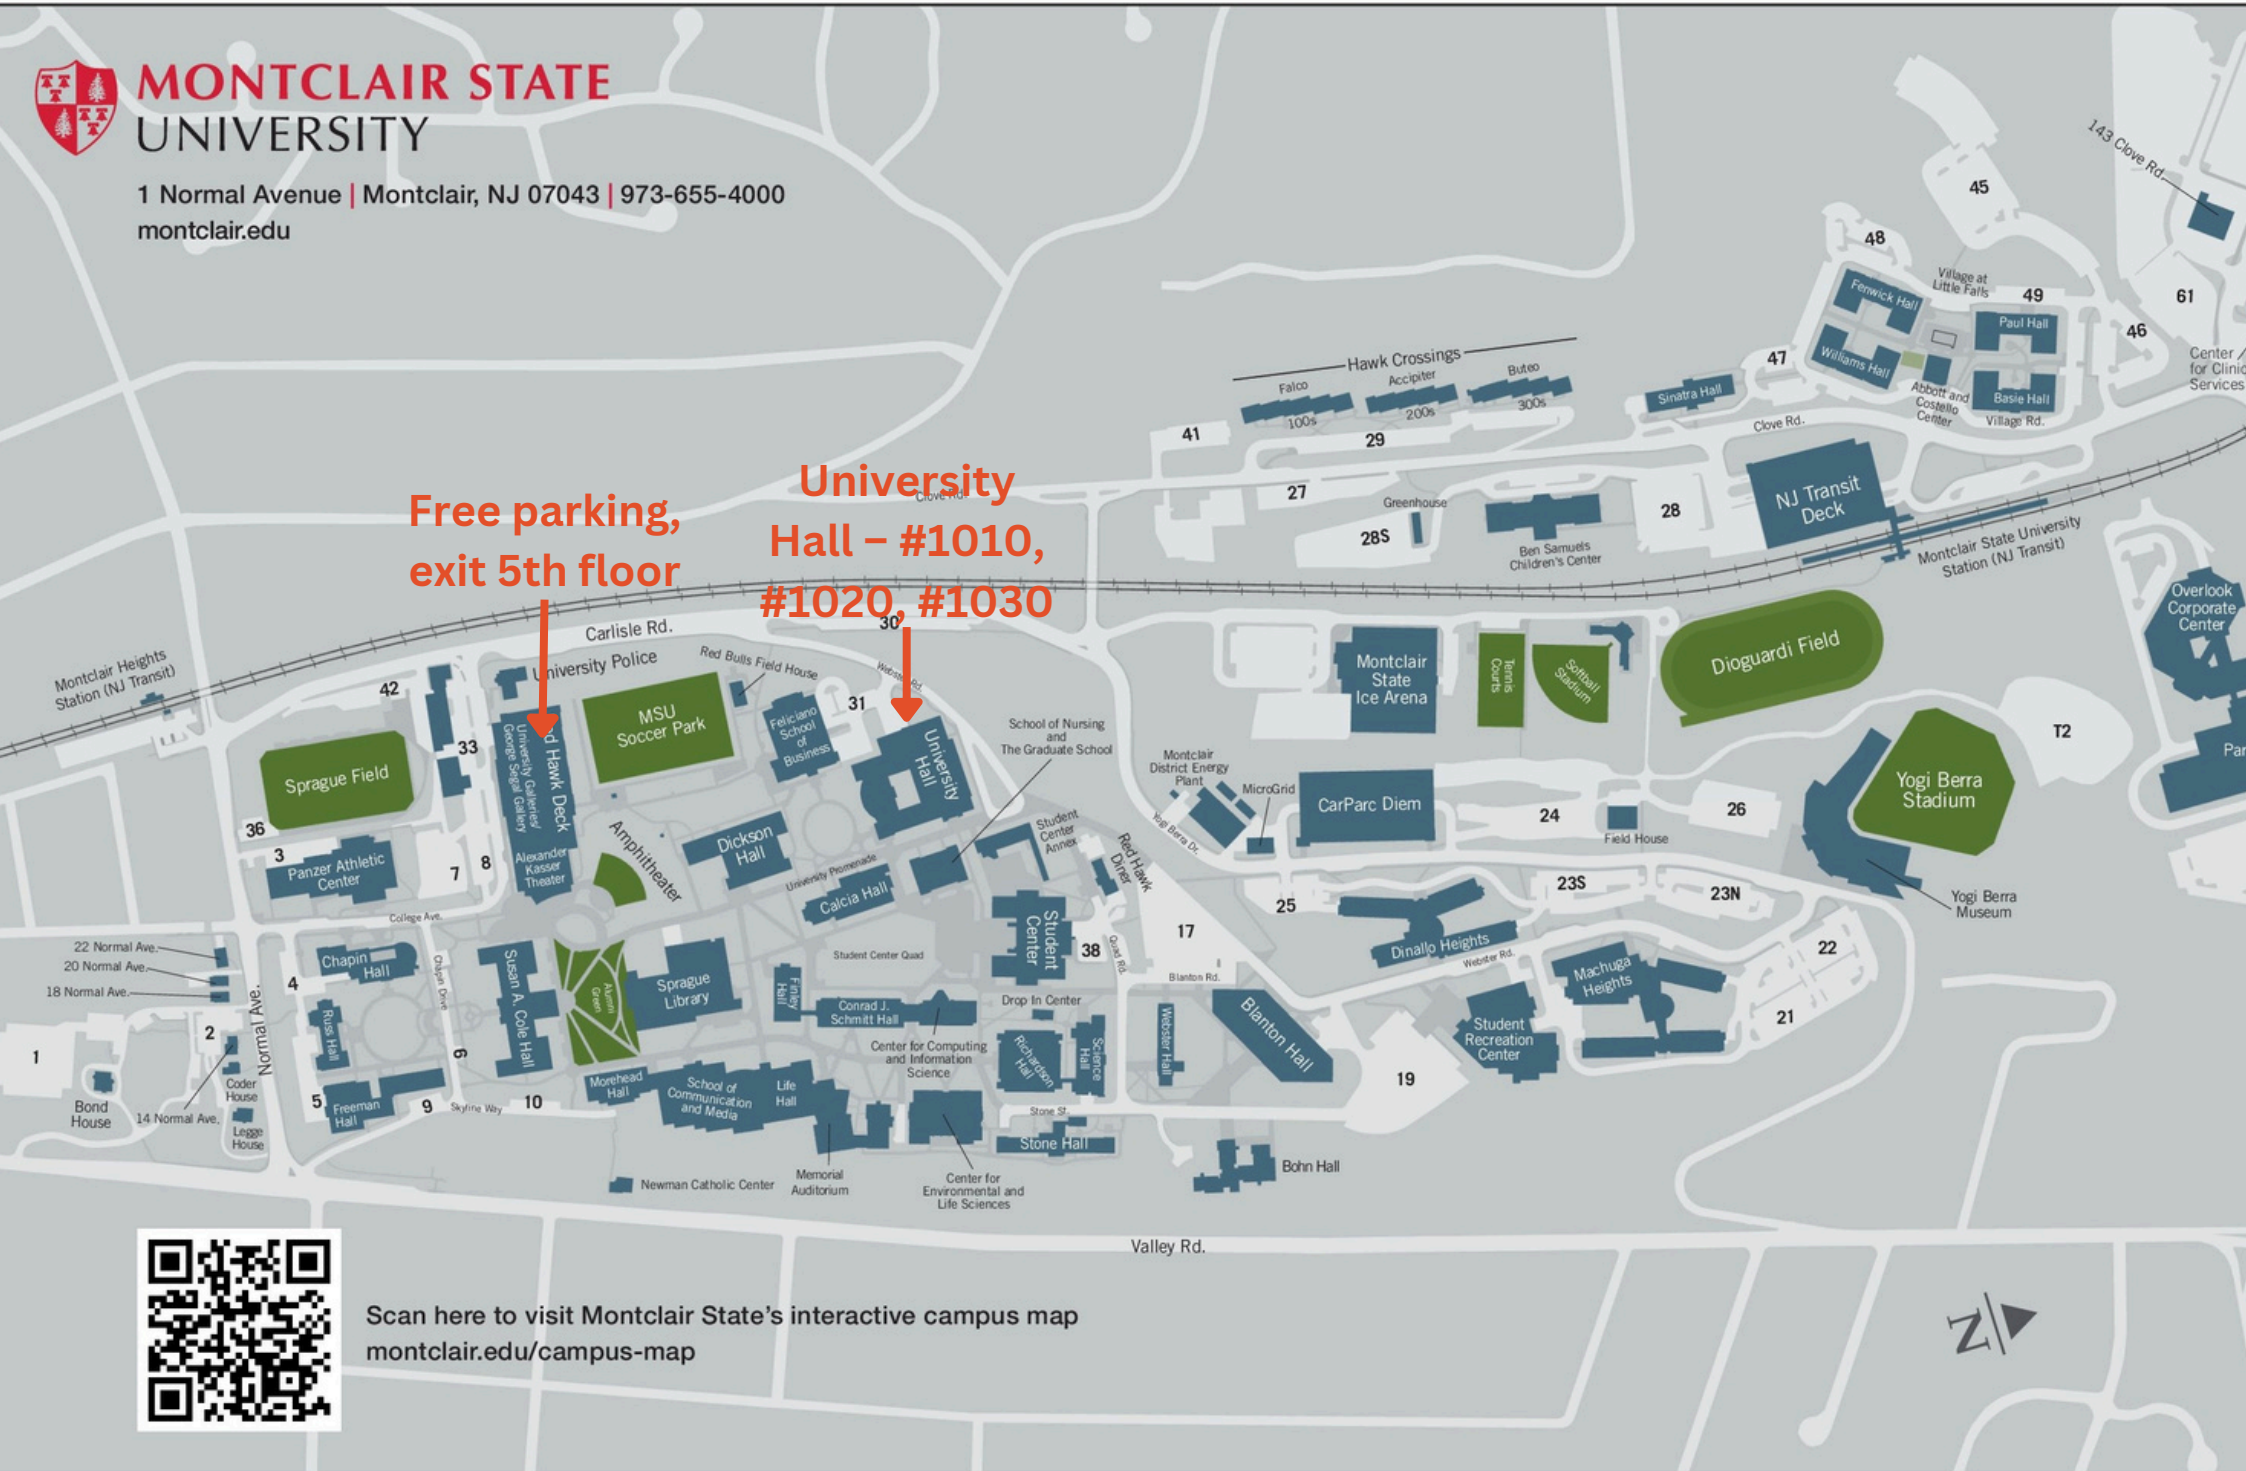

MONTCLAIR STATE UNIVERSITY

1 Normal Avenue | Montclair, NJ 07043 | 973-655-4000
montclair.edu

**Free parking,
exit 5th floor**

**University
Hall – #1010,
#1020, #1030**

Scan here to visit Montclair State's interactive campus map
montclair.edu/campus-map