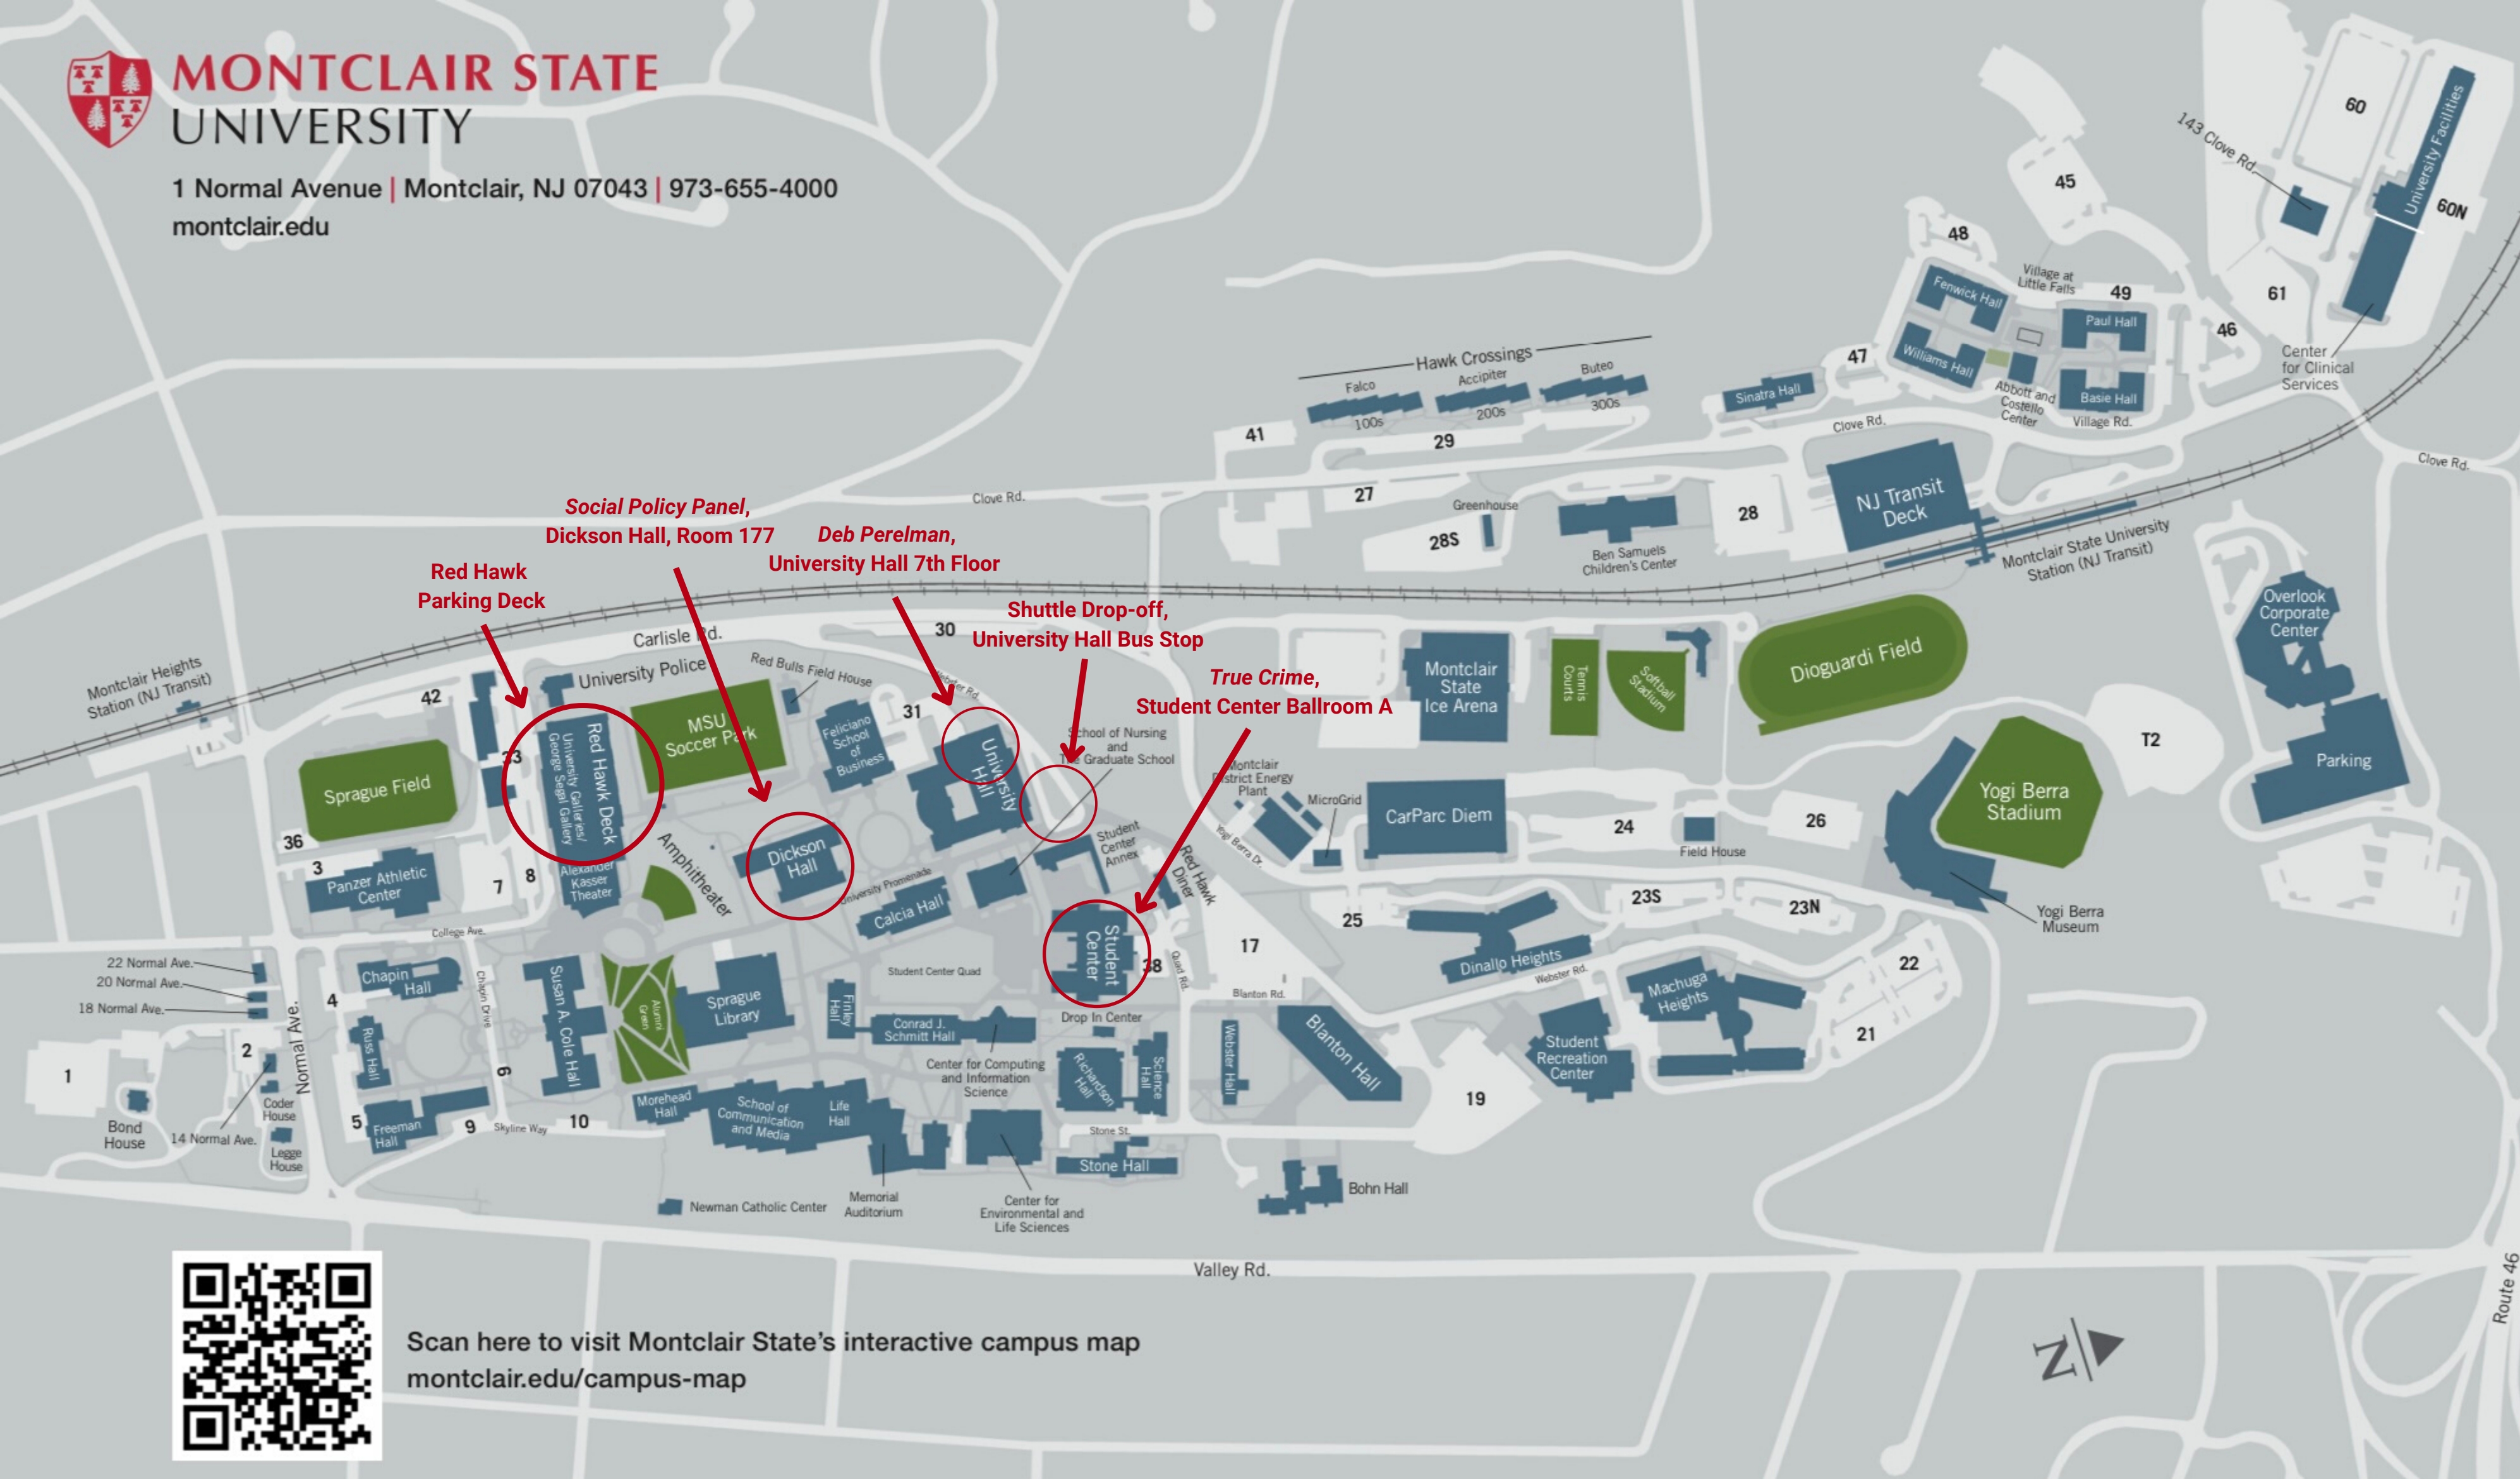

MONTCLAIR STATE UNIVERSITY

1 Normal Avenue | Montclair, NJ 07043 | 973-655-4000
montclair.edu

**Social Policy Panel,
Dickson Hall, Room 177**
**Red Hawk
Parking Deck**
**Deb Perelman,
University Hall 7th Floor**

**Shuttle Drop-off,
University Hall Bus Stop**
**True Crime,
Student Center Ballroom A**

Scan here to visit Montclair State's interactive campus map
montclair.edu/campus-map

Route 46