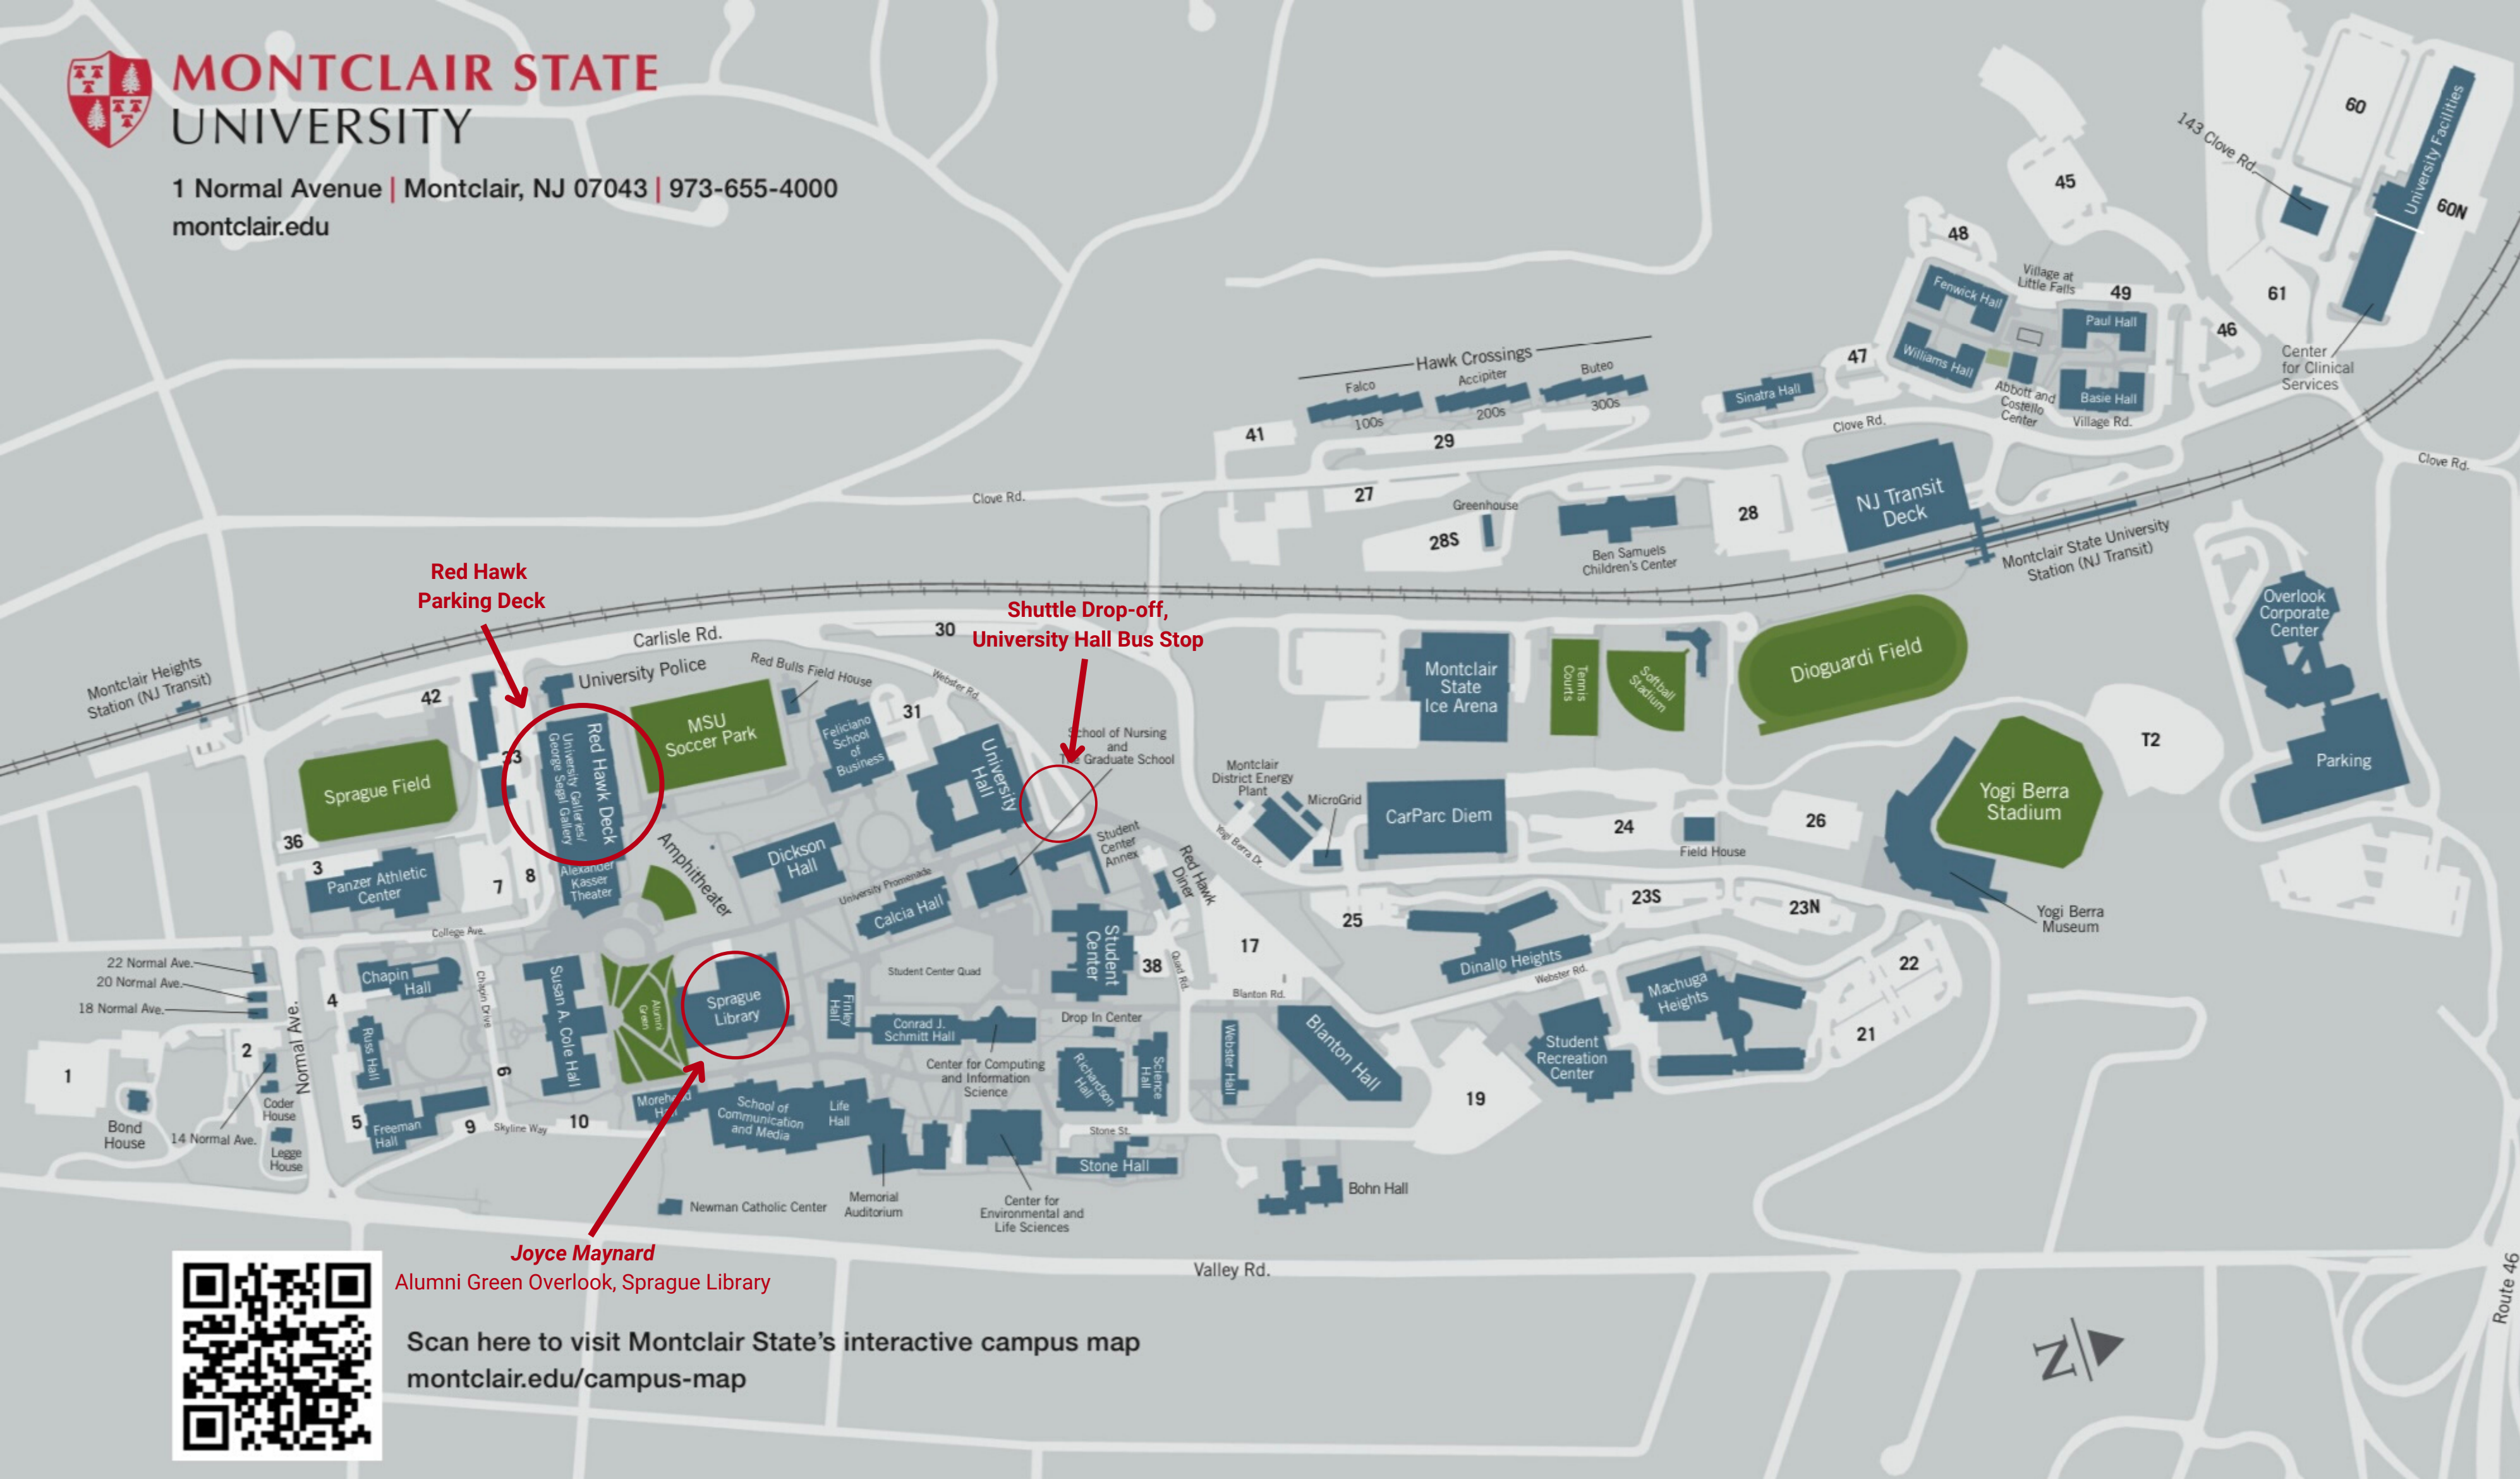

# MONTCLAIR STATE UNIVERSITY

1 Normal Avenue | Montclair, NJ 07043 | 973-655-4000  
montclair.edu

**Red Hawk  
Parking Deck**

**Shuttle Drop-off,  
University Hall Bus Stop**

**Joyce Maynard**

**Alumni Green Overlook, Sprague Library**

Scan here to visit Montclair State's interactive campus map  
[montclair.edu/campus-map](http://montclair.edu/campus-map)

Route 46